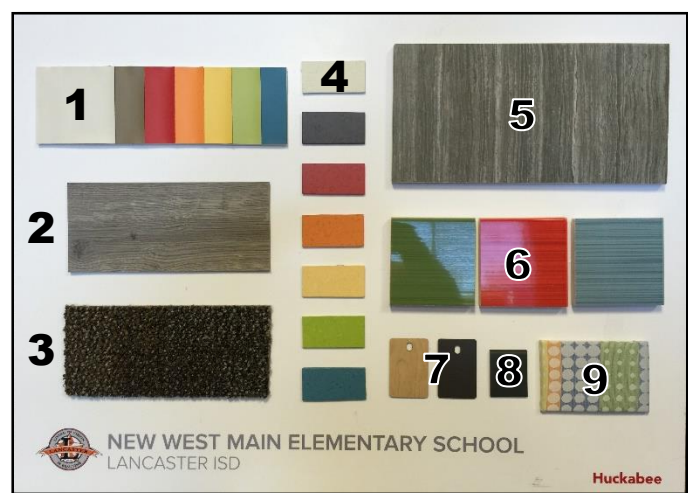

## Board of Trustees Select Final Interior Color Schemes

In November, the Lancaster ISD Board of Trustees met during a workshop to review interior color schemes for the two new elementary schools. The architects presented the Board of Trustees with options based on input from the Design Advisory Committee and open public forum.

Below are the approved interior color schemes for Pleasant Run and West Main.

### Key:

- 1 – Wall paint to be used throughout the building as either solid walls or accent borders
- 2 – Vinyl tile to be used in library
- 3 – Carpet to be used in front office and library
- 4 – Rubber floor tiles to be used throughout the building as either whole floor or accents in classrooms and common areas. This is the material of the main floors throughout the building
- 5 – Wall tile used along the hallways and the main tile used in restrooms
- 6 – Restroom accent tiles (boys = blue; girls = red; unisex = green)
- 7 – Counter tops, cabinets and doors. The lighter color will be used for internal doors, cabinets, learning stairs, and internal wood work. The darker color will be used for counter tops.
- 8 – Cover base which is the trim between the floor and wall
- 9 – Fabric accent