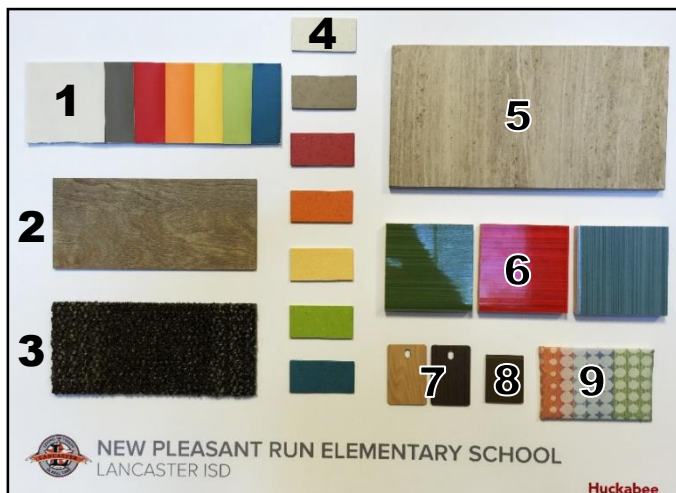

Pleasant Run Elementary: